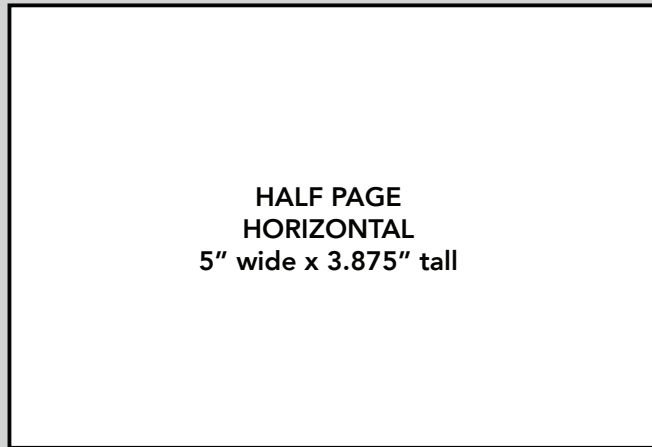

Playbill Ad Sizes + Specifications

FULL PAGE
5" wide x 8" tall

HALF PAGE
HORIZONTAL
5" wide x 3.875" tall

1/4 PAGE
VERTICAL
2.375" wide x
3.875" tall

HALF PAGE
VERTICAL
2.375" wide x
8" tall

1/4 PAGE
HORIZONTAL
5" wide x 1.813" tall